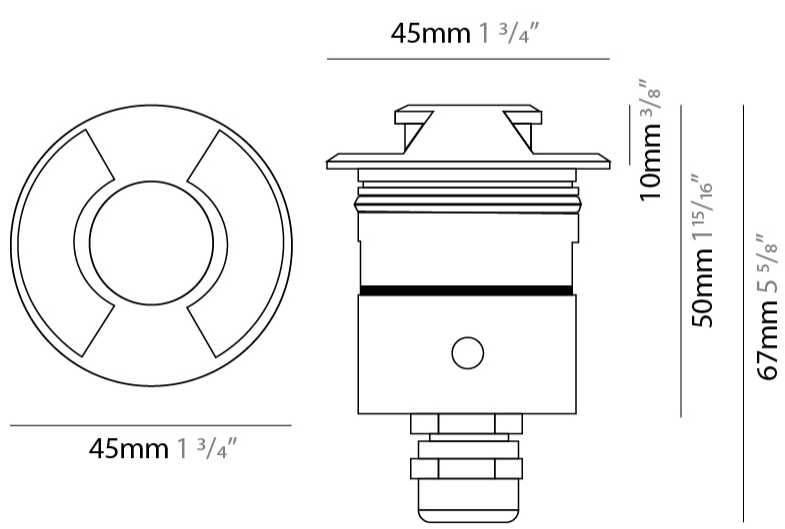

GENERAL

Series: Nano
Subseries: Nano Roll Over
Brand: Platek
Division: Exterior
Mounting Type: Recessed
Mounting Location: In-Ground
Subcategory: Marker

PHYSICAL

Shape: Round
Diameter (mm): 45
Diameter (in): 1 3/4
Height (mm): 75
Height (in): 2 15/16
Light Distribution: Uplight
Weight (kg): 0.4
Weight (lbs): 0.88
Load Resistance (kg): 500
Load Resistance (lbs): 1102
Diffuser: Transparent PMMA
Fixture Finish: SST
Fixture Material: Stainless Steel AISI 316L
Cable Details: Supplied with 1 power cable 0.5m in length

ELECTRICAL

Lamp Type: LED
Input Wattage (W): 1
Total Output Wattage (W): 1
Driver Included: No
Driver Location: Remote
Driver Type: Constant Current - 120 / 277Vac
Input Voltage (V): 120 - 277
Constant Current (MA): 350
Upon Request: (Not included - see components [IP65 or higher enclosure to be supplied by others]) 0-10Vdc dimming / Phase dimming / Non-dimming 120/277Vac

LED

Color Temperature (°K): 2700 / 3000 / 4000
Max. Delivered Lumen (lm): 52 / 55
Nominal Lumen (lm): 250 / 260
CRI: >80 CRI
Lamp Life (hrs): 60000

OPTICAL

Optic°: 2 Openings

RATINGS AND CERTIFICATIONS

Certified By: Certified for North American Standards
IP rating: IP68
IK Rating: IK10
Bug Rating: B0 U2 G0

PROJECT	_____
TYPE	_____
SPECIFIER	_____
QUANTITY	_____
DATE	_____