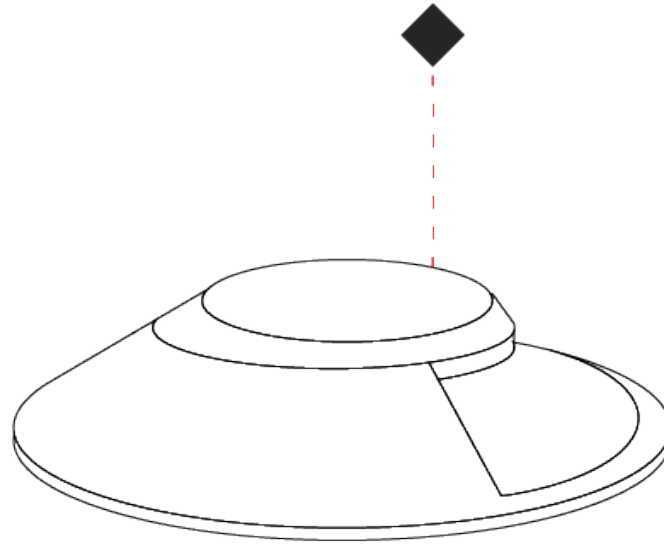

NANO ROLL OVER RECESSED

E9I544-

PROJECT

TYPE

SPECIFIER

QUANTITY

DATE