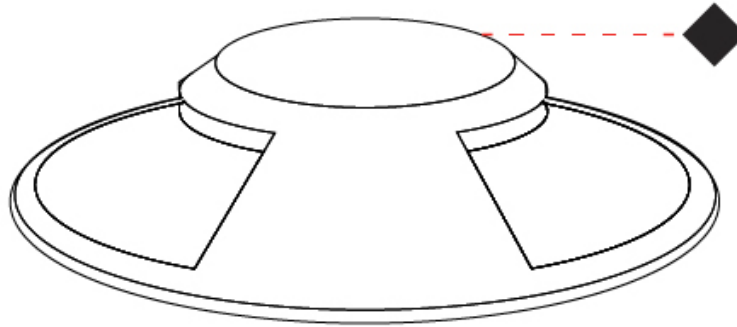

NANO ROLL OVER RECESSED

E9I545-

PROJECT

TYPE

SPECIFIER

QUANTITY

DATE