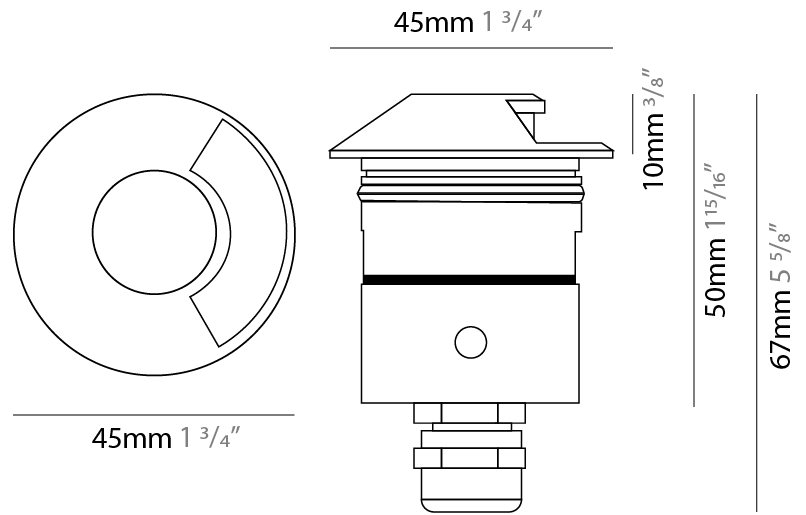

GENERAL

Series: Nano
Subseries: Nano Roll Over
Brand: Platek
Division: Exterior
Mounting Type: Recessed
Mounting Location: In-Ground
Subcategory: Marker

PHYSICAL

Shape: Round
Diameter (mm): 45
Diameter (in): 1 3/4
Height (mm): 75
Height (in): 2 15/16
Light Distribution: Uplight
Weight (kg): 0.4
Weight (lbs): 0.88
Load Resistance (kg): 500
Load Resistance (lbs): 1102
Diffuser: Transparent PMMA
Fixture Finish: SST
Fixture Material: Stainless Steel AISI 316L
Cable Details: Supplied with 1 power cable 0.5m in length

ELECTRICAL

Lamp Type: LED
Input Wattage (W): 1
Total Output Wattage (W): 1
Driver Included: No
Driver Location: Remote
Driver Type: Constant Current - 120 / 277Vac
Input Voltage (V): 120 - 277
Constant Current (MA): 350
Upon Request: (Not included - see components [IP65 or higher enclosure to be supplied by others]) 0-10Vdc dimming / Phase dimming 120Vac only / Non-dimming 120/277Vac

LED

Color Temperature (°K): 2700 / 3000 / 4000
Max. Delivered Lumen (lm): 25 / 26
Nominal Lumen (lm): 250 / 260
CRI: >80 CRI
Lamp Life (hrs): 60000

OPTICAL

Optic°: 1 opening

RATINGS AND CERTIFICATIONS

Certified By: Certified for North American Standards
IP rating: IP68
IK Rating: IK10
Bug Rating: B0 U2 G0
Marine Grade: Stainless Steel AISI 316L
Upon Request: Higher Maximum Ambient Temperature

PROJECT	_____
TYPE	_____
SPECIFIER	_____
QUANTITY	_____
DATE	_____